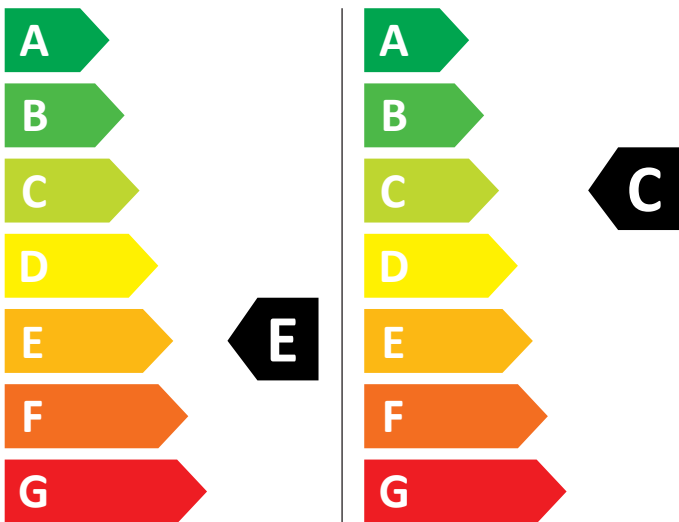

ENERG

Hoover

HBDS485D1ACBE80

326 kWh / 100

63 kWh / 100

5,0 kg

8,0 kg

75 L