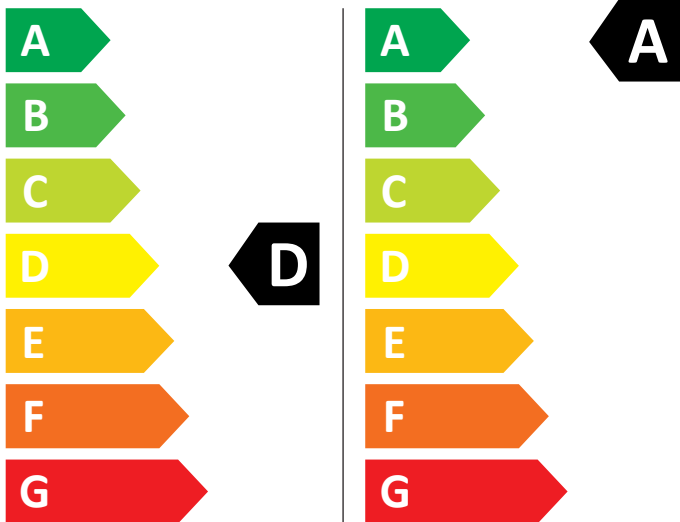

ENERG

Hoover

HDD4106AMBCR-80

308 kWh / 100

51 kWh / 100

6,0 kg

10,0 kg

86 L